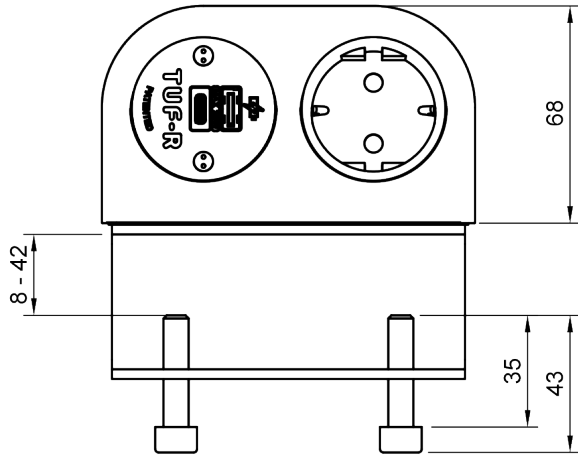

power

GST18

25W

Schuko

Leak-proof design

Reversible USB-A and C ports

Hassle-free installation

Power Phase Schuko USB AC 25W - 200

2024/08/07

25.200

280x170x130mm

1 pcs

white

0,843 kg

805410252007