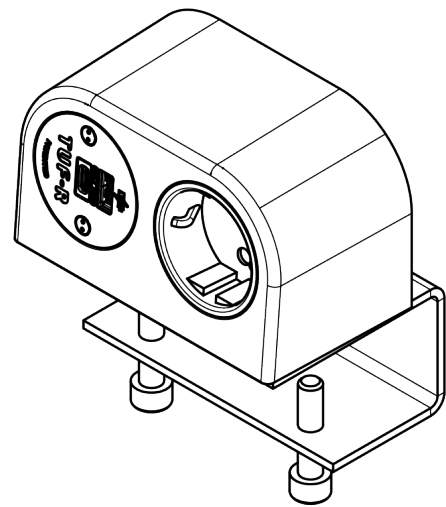

25.200

Power Phase Schuko USB AC 25W - 200

Phase is ideal for providing convenient and discreet power and USB in your office. Compact, robust, and unconstrained by convention, you will find Phase an innovative option for your furniture. With its concealed mounting bracket and rear or base cable exit, Phase is an easy-to-install solution for desks and tables. The two socket apertures can be fitted with a combination of power sockets and patented TUF-R A+C USB charging.

- 1x Schuko power sockets, TUF-R A+C 25W USB charger
- Stylish, compact & robust design
- Suitable for a desktop thickness of 8 up to 42 mm
- Concealed mounting bracket
- Patented replaceable USB cartridge
- Patented TUF-R reversible USB-A and C ports, you always insert the USB-A cable correctly on the first try
- Wired as standard with a softwire 800 mm (32") male GST18 connector
- Internal overload protection (TUF module)
- LED power delivery indication (TUF module)
- All units built with European socket types are CE marked
- WEEE compliant
- Every unit is 100% tested before dispatch
- All units are manufactured in Europe in accordance with ISO 9001
- Also available in other configurations; contact us

* 10 years warranty - 2 years warranty on DC chargers and USB

power

GST18

25W

Schuko

Leak-proof design

Reversible USB-A and C ports

Hassle-free installation