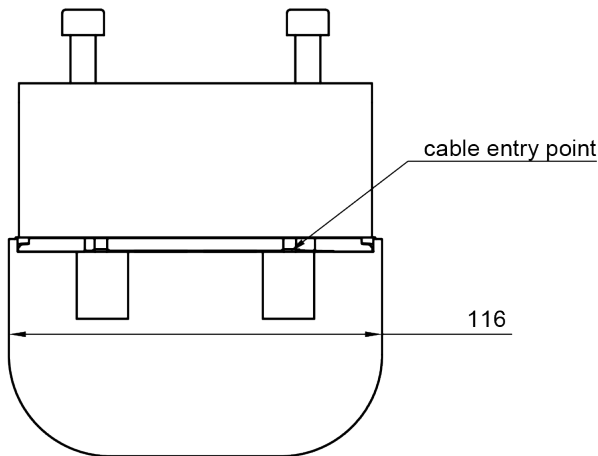

power

GST18

25W

Schuko

Leak-proof design

Reversible USB-A and C ports

Hassle-free installation

Power Phase Schuko USB AC 25W - 200

2024/08/07

25.200

280x170x130mm

1 pcs

white

0,843 kg

805410252007