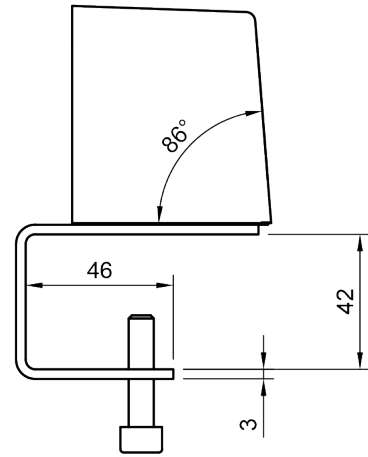

power

GST18

25W

Schuko

Leak-proof design

Reversible USB-A and C ports

Hassle-free installation

Power Phase Schuko USB AC 25W - 200

2024/08/07

25.200

280x170x130mm

1 pcs

white

0,843 kg

805410252007