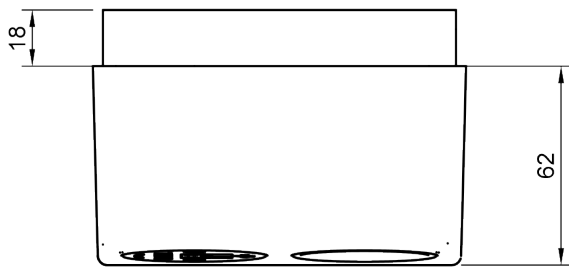

power

GST18

25W

Schuko

Leak-proof design

Reversible USB-A and C ports

Hassle-free installation

Power Phase Schuko USB AC 25W - 200

2024/08/07

25.200

280x170x130mm

1 pcs

white

0,843 kg

805410252007