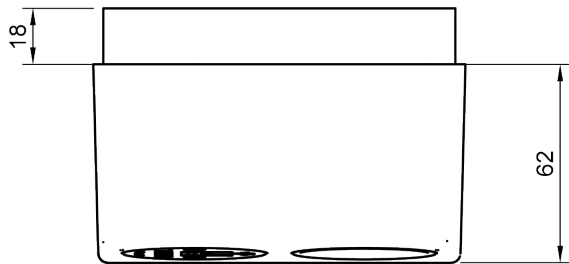

power

GST18

25W

Schuko

Leak-proof design

Reversible USB-A and C ports

Hassle-free installation

Power Phase Schuko USB AC 25W - 203

2024/08/07

25.203

280x170x130mm

1 pcs

black

0,454 kg

805410252038