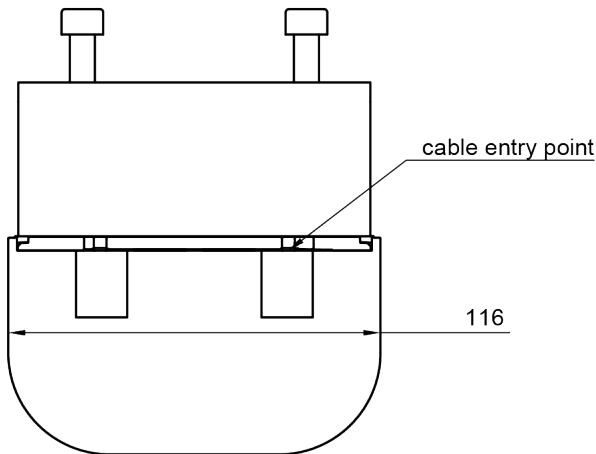

power

GST18

25W

Schuko

Leak-proof design

Reversible USB-A and C ports

Hassle-free installation

Power Phase Schuko USB AC 25W - 203

2024/08/07

25.203

280x170x130mm

1 pcs

black

0,454 kg

805410252038