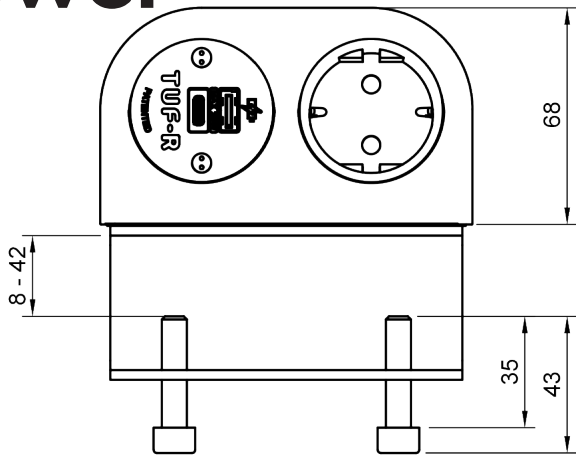

power

GST18

25W

Schuko

Leak-proof design

Reversible USB-A and C ports

Hassle-free installation

Power Phase Schuko USB AC 25W - 203

2024/08/07

25.203

280x170x130mm

1 pcs

black

0,454 kg

805410252038