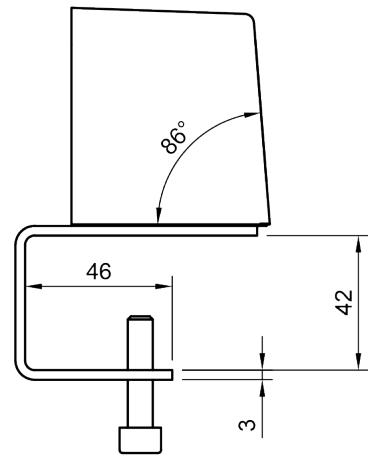

power

GST18

25W

Schuko

Leak-proof design

Reversible USB-A and C ports

Hassle-free installation

Power Phase Schuko USB AC 25W - 203

2024/08/07

25.203

280x170x130mm

1 pcs

black

0,454 kg

805410252038