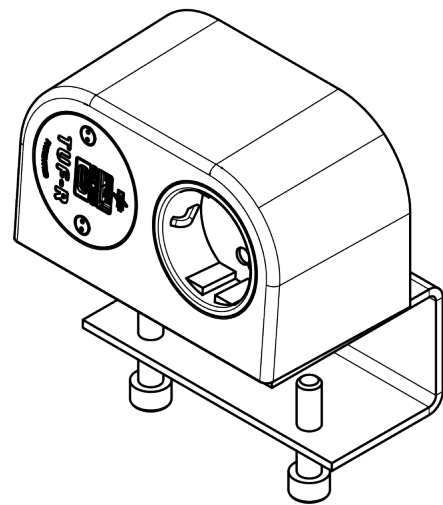

25.203

Power Phase Schuko USB AC 25W - 203

Phase is ideal for providing convenient and discreet power and USB in your office. Compact, robust, and unconstrained by convention, you will find Phase an innovative option for your furniture. With its concealed mounting bracket and rear or base cable exit, Phase is an easy-to-install solution for desks and tables. The two socket apertures can be fitted with a combination of power sockets and patented TUF-R A+C USB charging.

- 1x Schuko power sockets, TUF-R A+C 25W USB charger
- Stylish, compact & robust design
- Suitable for a desktop thickness of 8 up to 42 mm
- Concealed mounting bracket
- Patented replaceable USB cartridge
- Patented TUF-R reversible USB-A and C ports, you always insert the USB-A cable correctly on the first try
- Wired as standard with a softwire 800 mm (32") male GST18 connector
- Internal overload protection (TUF module)
- LED power delivery indication (TUF module)
- All units built with European socket types are CE marked
- WEEE compliant
- Every unit is 100% tested before dispatch
- All units are manufactured in Europe in accordance with ISO 9001
- Also available in other configurations; contact us

* 10 years warranty - 2 years warranty on DC chargers and USB

power

GST18

25W

Schuko

Leak-proof design

Reversible USB-A and C ports

Hassle-free installation

Power Phase Schuko USB AC 25W - 203

2024/08/07

25.203

 280x170x130mm

 1 pcs

 black

 0,454 kg

 805410252038