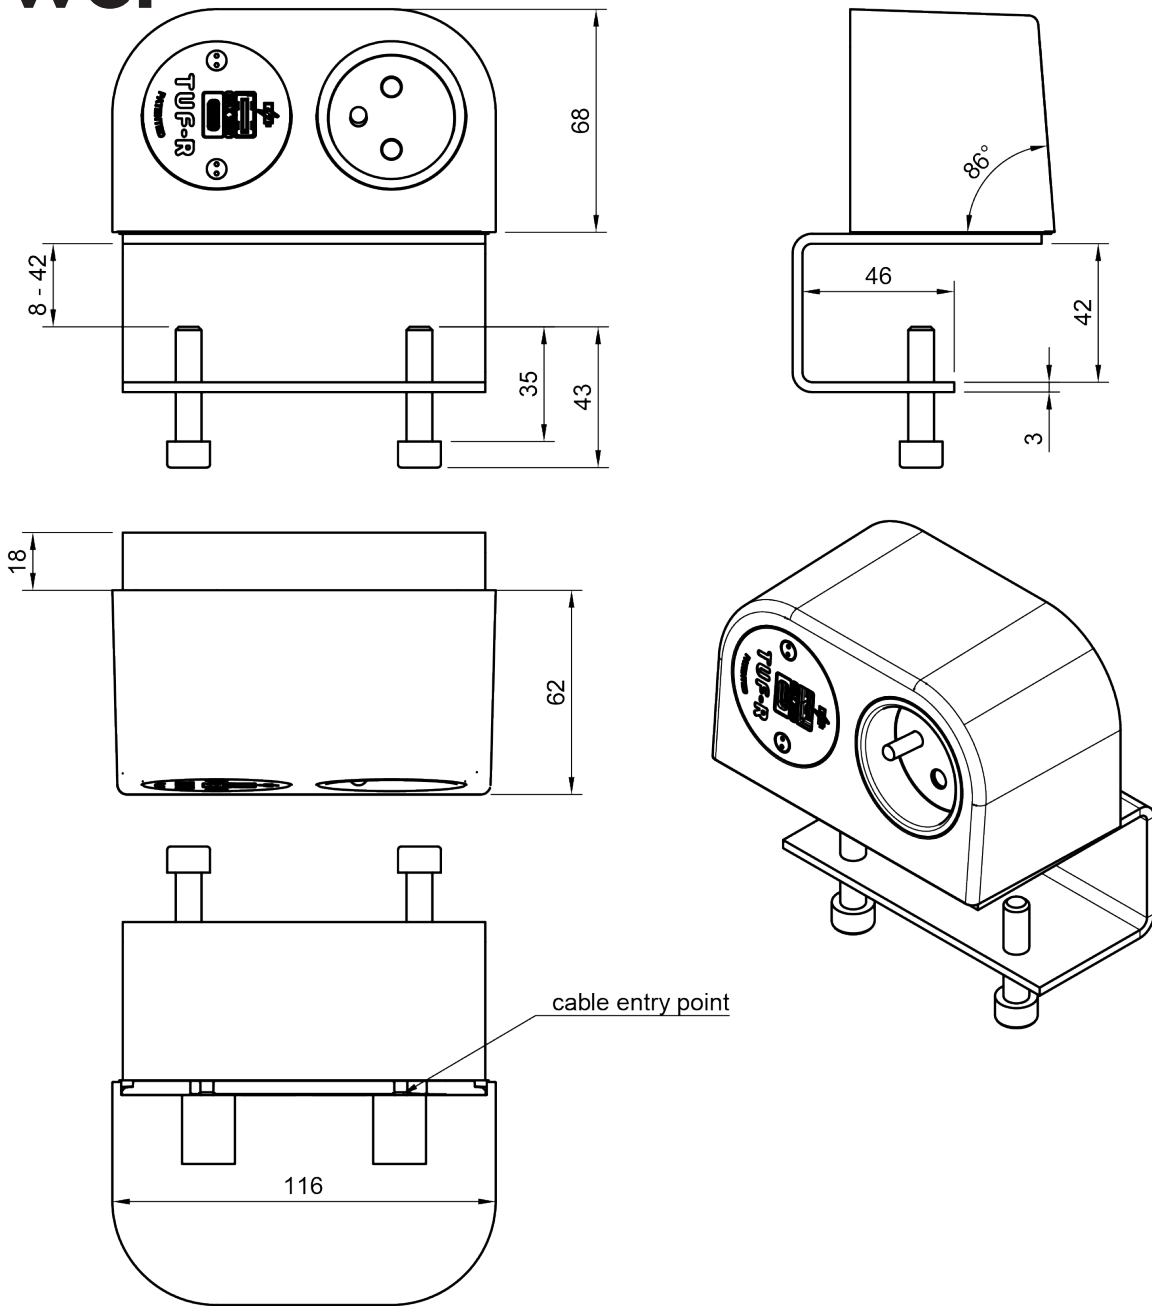

# Power Phase FR BE USB AC 25W - 213

Phase is ideal for providing convenient and discreet power and USB in your office. Compact, robust, and unconstrained by convention, you will find Phase an innovative option for your furniture. With its concealed mounting bracket and rear or base cable exit, Phase is an easy-to-install solution for desks and tables. The two socket apertures can be fitted with a combination of power sockets and patented TUF-R A+C USB charging.

- 1x FR/BE power sockets, TUF-R A+C 25W USB charger
- Stylish, compact & robust design
- Suitable for a desktop thickness of 8 up to 42 mm
- Concealed mounting bracket
- Patented replaceable USB cartridge
- Patented TUF-R reversible USB-A and C ports, you always insert the USB-A cable correctly on the first try
- Wired as standard with a softwire 800 mm (32") male GST18 connector
- Internal overload protection (TUF module)
- LED power delivery indication (TUF module)
- All units built with European socket types are CE marked
- WEEE compliant
- Every unit is 100% tested before dispatch
- All units are manufactured in Europe in accordance with ISO 9001
- Also available in other configurations; contact us

# power

GST18

25W

French/Belgian

Leak-proof design

Reversible USB-A and C ports

Hassle-free installation

Power Phase FR BE USB AC 25W - 213

# 25.213

 280x170x130mm

 1 pcs

 black

 0,454 kg

 805410252137