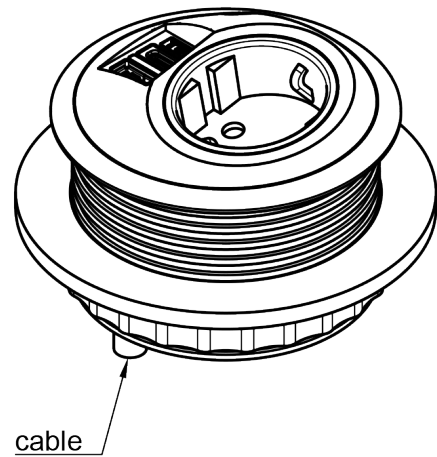

## Power PixelTUF Schuko USB AC 25W - 200

Don't be fooled by its size, PixelTUF packs a powerful punch with its ability to accept power and USB to meet all your charging requirements in a compact housing. Fitting into a standard 80mm cut-out without the need for tools, PixelTUF is suited for installation in a wide range of furniture. Its slanted design allows for easy access and protects the unit from drink spills.

- 1 x Schuko power socket, TUF-R A+C 25W USB charger
- Unique slanted drink spill design
- Fits into 80mm cut out in 1 up to 40mm thick desktops
- Easy to clean and maintain
- Patented TUF-R reversible USB-A and C ports, you always insert the USB-A cable correctly on the first try
- Wired as standard with a softwire 800 mm (32") male GST18 connector
- Internal overload protection (TUF module)
- LED power delivery indication (TUF module)
- All units built with European socket types are CE marked
- WEEE compliant
- Every unit is 100% tested before dispatch
- All units are manufactured in Europe in accordance with ISO 9001
- Also available in other configurations; contact us

\* 10 years warranty - 2 years warranty on DC chargers and USB

cutout dimension

GST18

25W

Schuko

Leak-proof design

Reversible USB-A and C ports

Hassle-free installation

# 26.200

1 pcs

280x170x130mm

white

0,394 kg

805410262006