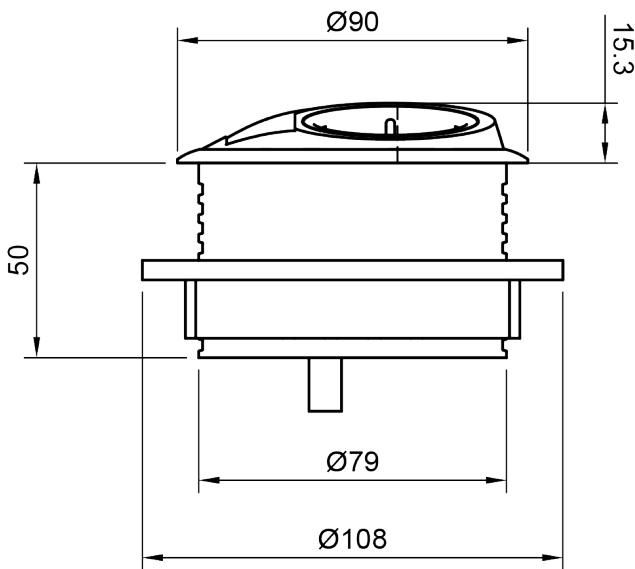

## Power PixelTUF Schuko USB AC 25W - 200

Don't be fooled by its size, PixelTUF packs a powerful punch with its ability to accept power and USB to meet all your charging requirements in a compact housing. Fitting into a standard 80mm cut-out without the need for tools, PixelTUF is suited for installation in a wide range of furniture. Its slanted design allows for easy access and protects the unit from drink spills.

- 1 x Schuko power socket, TUF-R A+C 25W USB charger
- Unique slanted drink spill design
- Fits into 80mm cut out in 1 up to 40mm thick desktops
- Easy to clean and maintain
- Patented TUF-R reversible USB-A and C ports, you always insert the USB-A cable correctly on the first try
- Wired as standard with a softwire 800 mm (32") male GST18 connector
- Internal overload protection (TUF module)
- LED power delivery indication (TUF module)
- All units built with European socket types are CE marked
- WEEE compliant
- Every unit is 100% tested before dispatch
- All units are manufactured in Europe in accordance with ISO 9001
- Also available in other configurations; contact us

\* 10 years warranty - 2 years warranty on DC chargers and USB

cutout dimension

GST18

25W

Schuko

Leak-proof design

Reversible USB-A and C ports

Hassle-free installation

# 26.200

1 pcs

280x170x130mm

white

0,394 kg

805410262006