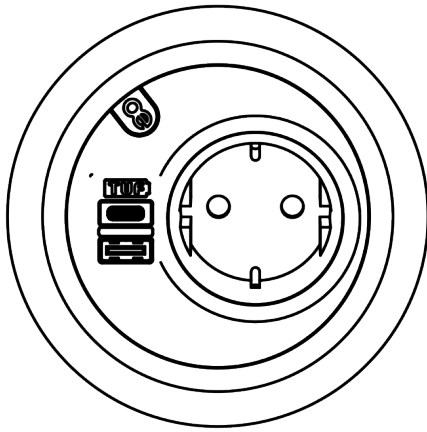

## Power PixelTUF Schuko USB AC 25W - 200

Don't be fooled by its size, PixelTUF packs a powerful punch with its ability to accept power and USB to meet all your charging requirements in a compact housing. Fitting into a standard 80mm cut-out without the need for tools, PixelTUF is suited for installation in a wide range of furniture. Its slanted design allows for easy access and protects the unit from drink spills.

- 1 x Schuko power socket, TUF-R A+C 25W USB charger
- Unique slanted drink spill design
- Fits into 80mm cut out in 1 up to 40mm thick desktops
- Easy to clean and maintain
- Patented TUF-R reversible USB-A and C ports, you always insert the USB-A cable correctly on the first try
- Wired as standard with a softwire 800 mm (32") male GST18 connector
- Internal overload protection (TUF module)
- LED power delivery indication (TUF module)
- All units built with European socket types are CE marked
- WEEE compliant
- Every unit is 100% tested before dispatch
- All units are manufactured in Europe in accordance with ISO 9001
- Also available in other configurations; contact us

\* 10 years warranty - 2 years warranty on DC chargers and USB

cutout dimension

GST18

25W

Schuko

Leak-proof design

Reversible USB-A and C ports

Hassle-free installation