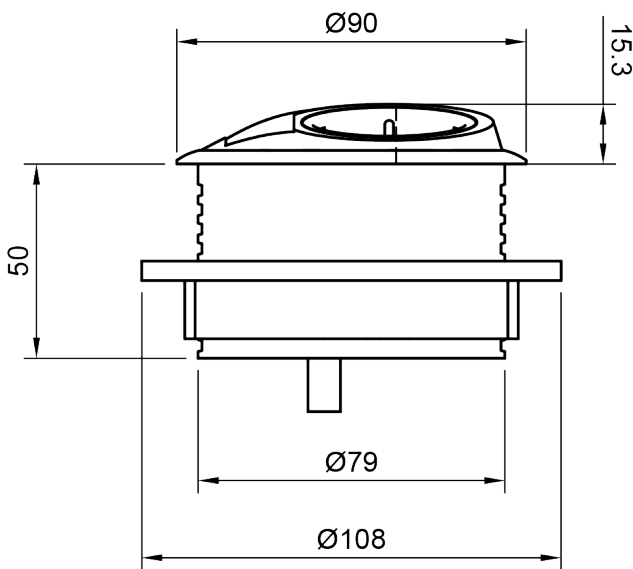

26.203

Power PixelTUF Schuko USB AC 25W - 203

Don't be fooled by its size, PixelTUF packs a powerful punch with its ability to accept power and USB to meet all your charging requirements in a compact housing. Fitting into a standard 80mm cut-out without the need for tools, PixelTUF is suited for installation in a wide range of furniture. Its slanted design allows for easy access and protects the unit from drink spills.

- 1 x Schuko power socket, TUF-R A+C 25W USB charger
- Unique slanted drink spill design
- Fits into 80mm cut out in 1 up to 40mm thick desktops
- Easy to clean and maintain
- Patented TUF-R reversible USB-A and C ports, you always insert the USB-A cable correctly on the first try
- Wired as standard with a softwire 800 mm (32") male GST18 connector
- Internal overload protection (TUF module)
- LED power delivery indication (TUF module)
- All units built with European socket types are CE marked
- WEEE compliant
- Every unit is 100% tested before dispatch
- All units are manufactured in Europe in accordance with ISO 9001
- Also available in other configurations; contact us

* 10 years warranty - 2 years warranty on DC chargers and USB

cutout dimension

25W

Schuko

Leak-proof design

Reversible USB-A and C ports

Hassle-free installation

Power PixelTUF Schuko USB AC 25W - 203

2024/08/07

26.203

280x170x130mm

1 pcs

black

0,391 kg

805410262037