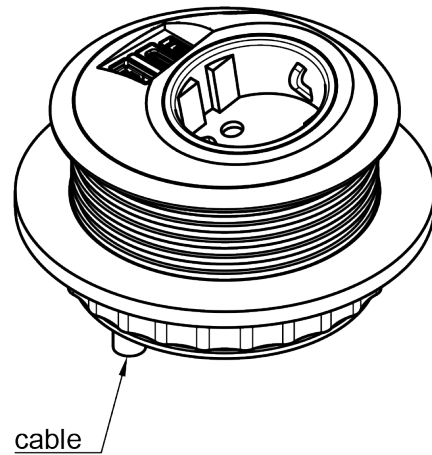

26.203

Power PixelTUF Schuko USB AC 25W - 203

Don't be fooled by its size, PixelTUF packs a powerful punch with its ability to accept power and USB to meet all your charging requirements in a compact housing. Fitting into a standard 80mm cut-out without the need for tools, PixelTUF is suited for installation in a wide range of furniture. Its slanted design allows for easy access and protects the unit from drink spills.

- 1 x Schuko power socket, TUF-R A+C 25W USB charger
- Unique slanted drink spill design
- Fits into 80mm cut out in 1 up to 40mm thick desktops
- Easy to clean and maintain
- Patented TUF-R reversible USB-A and C ports, you always insert the USB-A cable correctly on the first try
- Wired as standard with a softwire 800 mm (32") male GST18 connector
- Internal overload protection (TUF module)
- LED power delivery indication (TUF module)
- All units built with European socket types are CE marked
- WEEE compliant
- Every unit is 100% tested before dispatch
- All units are manufactured in Europe in accordance with ISO 9001
- Also available in other configurations; contact us

* 10 years warranty - 2 years warranty on DC chargers and USB

cutout dimension

25W

Schuko

Leak-proof design

Reversible USB-A and C ports

Hassle-free installation

Power PixelTUF Schuko USB AC 25W - 203

2024/08/07

26.203

280x170x130mm

1 pcs

black

0,391 kg

805410262037