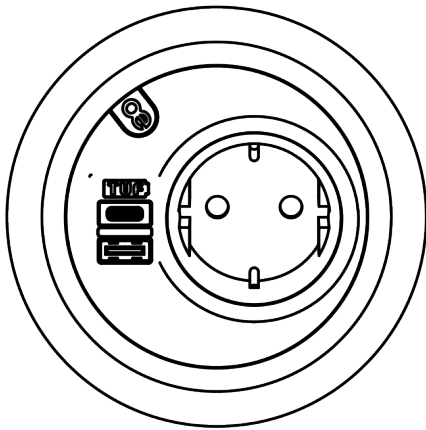

26.203

Power PixelTUF Schuko USB AC 25W - 203

Don't be fooled by its size, PixelTUF packs a powerful punch with its ability to accept power and USB to meet all your charging requirements in a compact housing. Fitting into a standard 80mm cut-out without the need for tools, PixelTUF is suited for installation in a wide range of furniture. Its slanted design allows for easy access and protects the unit from drink spills.

- 1 x Schuko power socket, TUF-R A+C 25W USB charger
- Unique slanted drink spill design
- Fits into 80mm cut out in 1 up to 40mm thick desktops
- Easy to clean and maintain
- Patented TUF-R reversible USB-A and C ports, you always insert the USB-A cable correctly on the first try
- Wired as standard with a softwire 800 mm (32") male GST18 connector
- Internal overload protection (TUF module)
- LED power delivery indication (TUF module)
- All units built with European socket types are CE marked
- WEEE compliant
- Every unit is 100% tested before dispatch
- All units are manufactured in Europe in accordance with ISO 9001
- Also available in other configurations; contact us

* 10 years warranty - 2 years warranty on DC chargers and USB

cutout dimension

25W

Schuko

Leak-proof design

Reversible USB-A and C ports

Hassle-free installation

Power PixelTUF Schuko USB AC 25W - 203

2024/08/07

26.203

280x170x130mm

1 pcs

black

0,391 kg

805410262037