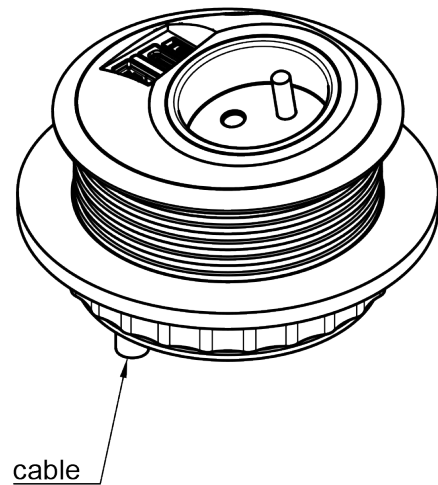

cutout dimension

GST18

25W

French/Belgian

Leak-proof design

Reversible USB-A and C ports

Hassle-free installation

Power PixelTUF FR BE USB AC 25W - 213

2024/08/07

26.213

280x170x130mm

1 pcs

black

0,395 kg

805410262136