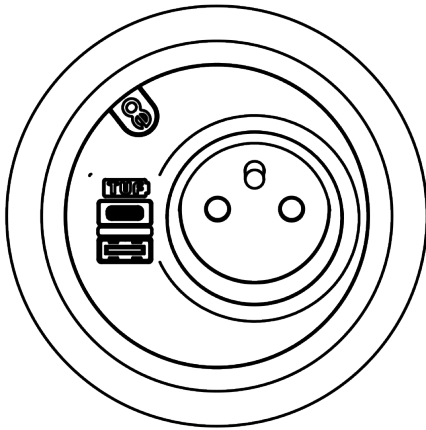

- 1 x FR/BE power socket, TUF-R A+C 25W USB charger
- Unique slanted drink spill design
- Fits into 80mm cut out in 1 up to 40mm thick desktops
- Easy to clean and maintain
- Patented TUF-R reversible USB-A and C ports, you always insert the USB-A cable correctly on the first try
- Wired as standard with a softwire 800 mm (32") male GST18 connector
- Internal overload protection (TUF module)
- LED power delivery indication (TUF module)
- All units built with European socket types are CE marked
- WEEE compliant
- Every unit is 100% tested before dispatch
- All units are manufactured in Europe in accordance with ISO 9001
- Also available in other configurations; contact us

Power PixelTUF FR BE USB AC 25W - 213

Don't be fooled by its size, PixelTUF packs a powerful punch with its ability to accept power and USB to meet all your charging requirements in a compact housing. Fitting into a standard 80mm cut-out without the need for tools, PixelTUF is suited for installation in a wide range of furniture. Its slanted design allows for easy access and protects the unit from drink spills.

* 10 years warranty - 2 years warranty on DC chargers and USB

cutout dimension

GST18

25W

French/Belgian

Leak-proof design

Reversible USB-A and C ports

Hassle-free installation