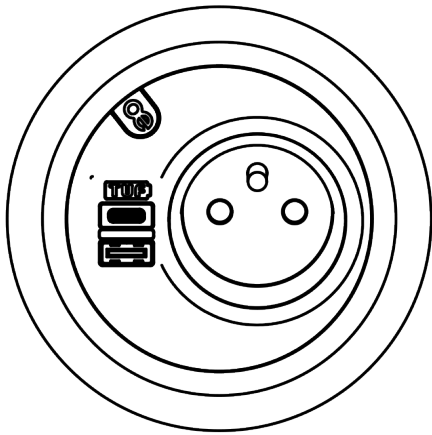

cutout dimension

GST18

25W

French/Belgian

Leak-proof design

Reversible USB-A and C ports

Hassle-free installation

Power PixelTUF FR BE USB AC 25W - 210

2024/08/07

26.210

280x170x130mm

1 pcs

white

0,308 kg