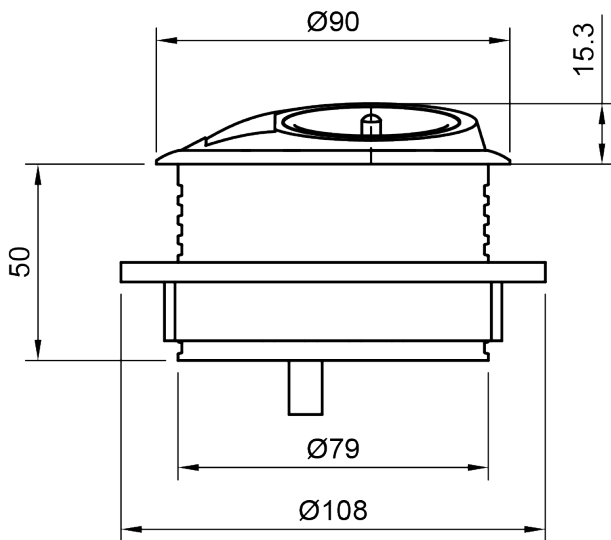

26.210

Power PixelTUF FR BE USB AC 25W - 210

Don't be fooled by its size, PixelTUF packs a powerful punch with its ability to accept power and USB to meet all your charging requirements in a compact housing. Fitting into a standard 80mm cut-out without the need for tools, PixelTUF is suited for installation in a wide range of furniture. Its slanted design allows for easy access and protects the unit from drink spills.

- 1 x FR/BE power socket, TUF-R A+C 25W USB charger
- Unique slanted drink spill design
- Fits into 80mm cut out in 1 up to 40mm thick desktops
- Easy to clean and maintain
- Patented TUF-R reversible USB-A and C ports, you always insert the USB-A cable correctly on the first try
- Wired as standard with a softwire 800 mm (32") male GST18 connector
- Internal overload protection (TUF module)
- LED power delivery indication (TUF module)
- All units built with European socket types are CE marked
- WEEE compliant
- Every unit is 100% tested before dispatch
- All units are manufactured in Europe in accordance with ISO 9001
- Also available in other configurations; contact us

* 10 years warranty - 2 years warranty on DC chargers and USB

cutout dimension

GST18

25W

French/Belgian

Leak-proof design

Reversible USB-A and C ports

Hassle-free installation