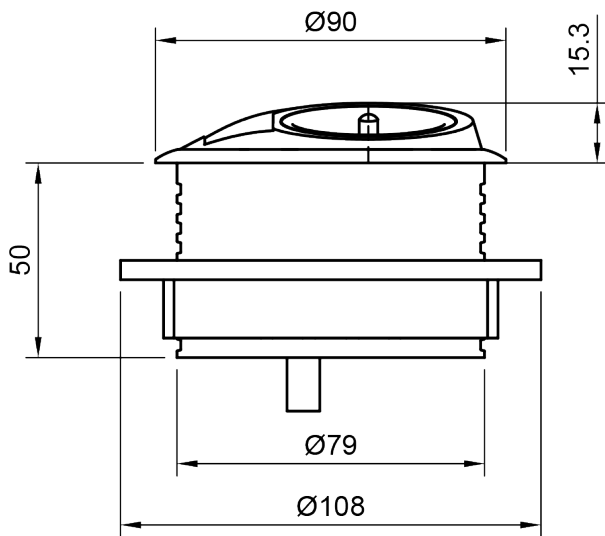

cutout dimension

GST18

25W

French/Belgian

Leak-proof design

Reversible USB-A and C ports

Hassle-free installation

Power PixelTUF FR BE USB AC 25W - 213

2024/08/07

26.213

280x170x130mm

1 pcs

black

0,395 kg

805410262136