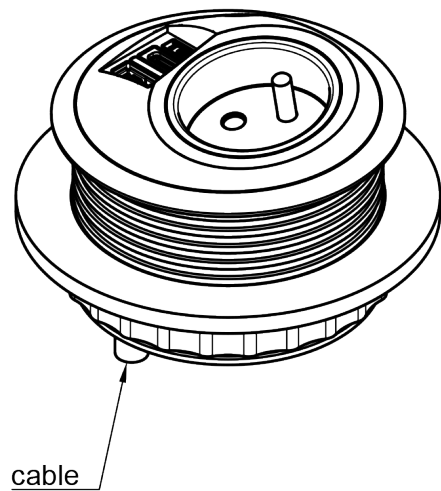

26.210

Power PixelTUF FR BE USB AC 25W - 210

Don't be fooled by its size, PixelTUF packs a powerful punch with its ability to accept power and USB to meet all your charging requirements in a compact housing. Fitting into a standard 80mm cut-out without the need for tools, PixelTUF is suited for installation in a wide range of furniture. Its slanted design allows for easy access and protects the unit from drink spills.

- 1 x FR/BE power socket, TUF-R A+C 25W USB charger
- Unique slanted drink spill design
- Fits into 80mm cut out in 1 up to 40mm thick desktops
- Easy to clean and maintain
- Patented TUF-R reversible USB-A and C ports, you always insert the USB-A cable correctly on the first try
- Wired as standard with a softwire 800 mm (32") male GST18 connector
- Internal overload protection (TUF module)
- LED power delivery indication (TUF module)
- All units built with European socket types are CE marked
- WEEE compliant
- Every unit is 100% tested before dispatch
- All units are manufactured in Europe in accordance with ISO 9001
- Also available in other configurations; contact us

* 10 years warranty - 2 years warranty on DC chargers and USB

cutout dimension

GST18

25W

French/Belgian

Leak-proof design

Reversible USB-A and C ports

Hassle-free installation