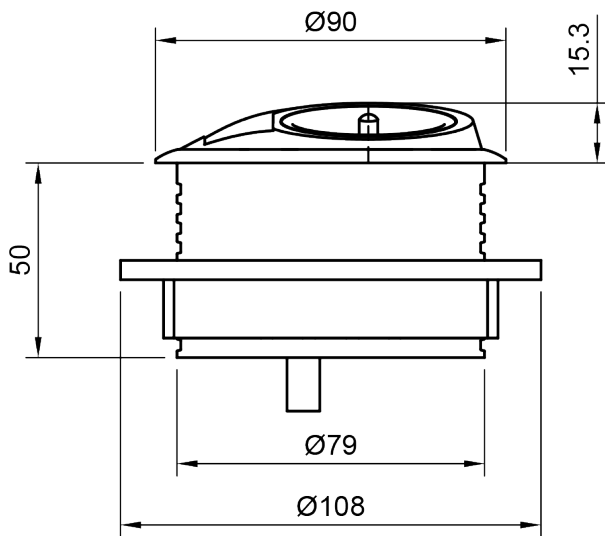

26.213

Power PixelTUF FR BE USB AC 25W - 213

Don't be fooled by its size, PixelTUF packs a powerful punch with its ability to accept power and USB to meet all your charging requirements in a compact housing. Fitting into a standard 80mm cut-out without the need for tools, PixelTUF is suited for installation in a wide range of furniture. Its slanted design allows for easy access and protects the unit from drink spills.

- 1 x FR/BE power socket, TUF-R A+C 25W USB charger
- Unique slanted drink spill design
- Fits into 80mm cut out in 1 up to 40mm thick desktops
- Easy to clean and maintain
- Patented TUF-R reversible USB-A and C ports, you always insert the USB-A cable correctly on the first try
- Wired as standard with a softwire 800 mm (32") male GST18 connector
- Internal overload protection (TUF module)
- LED power delivery indication (TUF module)
- All units built with European socket types are CE marked
- WEEE compliant
- Every unit is 100% tested before dispatch
- All units are manufactured in Europe in accordance with ISO 9001
- Also available in other configurations; contact us

* 10 years warranty - 2 years warranty on DC chargers and USB

cutout dimension

GST18

25W

French/Belgian

Leak-proof design

Reversible USB-A and C ports

Hassle-free installation

Power PixelTUF FR BE USB AC 25W - 213

2024/08/07

26.213

 280x170x130mm

 1 pcs

 black

 0,395 kg

 805410262136