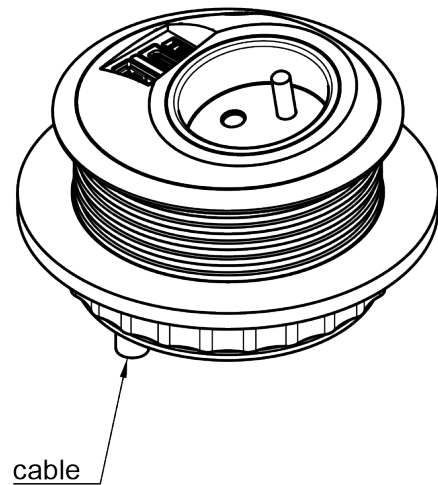

26.213

Power PixelTUF FR BE USB AC 25W - 213

Don't be fooled by its size, PixelTUF packs a powerful punch with its ability to accept power and USB to meet all your charging requirements in a compact housing. Fitting into a standard 80mm cut-out without the need for tools, PixelTUF is suited for installation in a wide range of furniture. Its slanted design allows for easy access and protects the unit from drink spills.

- 1 x FR/BE power socket, TUF-R A+C 25W USB charger
- Unique slanted drink spill design
- Fits into 80mm cut out in 1 up to 40mm thick desktops
- Easy to clean and maintain
- Patented TUF-R reversible USB-A and C ports, you always insert the USB-A cable correctly on the first try
- Wired as standard with a softwire 800 mm (32") male GST18 connector
- Internal overload protection (TUF module)
- LED power delivery indication (TUF module)
- All units built with European socket types are CE marked
- WEEE compliant
- Every unit is 100% tested before dispatch
- All units are manufactured in Europe in accordance with ISO 9001
- Also available in other configurations; contact us

* 10 years warranty - 2 years warranty on DC chargers and USB

cutout dimension

GST18

25W

French/Belgian

Leak-proof design

Reversible USB-A and C ports

Hassle-free installation

Power PixelTUF FR BE USB AC 25W - 213

2024/08/07

26.213

 280x170x130mm

 1 pcs

 black

 0,395 kg

 805410262136