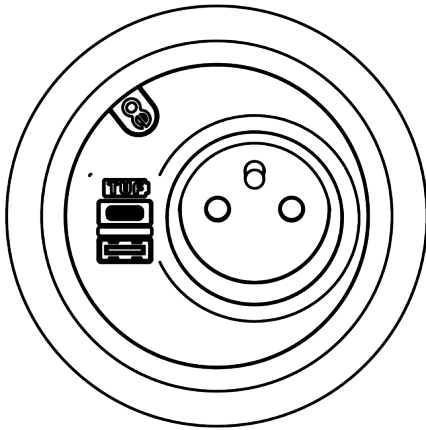

26.213

Power PixelTUF FR BE USB AC 25W - 213

Don't be fooled by its size, PixelTUF packs a powerful punch with its ability to accept power and USB to meet all your charging requirements in a compact housing. Fitting into a standard 80mm cut-out without the need for tools, PixelTUF is suited for installation in a wide range of furniture. Its slanted design allows for easy access and protects the unit from drink spills.

- 1 x FR/BE power socket, TUF-R A+C 25W USB charger
- Unique slanted drink spill design
- Fits into 80mm cut out in 1 up to 40mm thick desktops
- Easy to clean and maintain
- Patented TUF-R reversible USB-A and C ports, you always insert the USB-A cable correctly on the first try
- Wired as standard with a softwire 800 mm (32") male GST18 connector
- Internal overload protection (TUF module)
- LED power delivery indication (TUF module)
- All units built with European socket types are CE marked
- WEEE compliant
- Every unit is 100% tested before dispatch
- All units are manufactured in Europe in accordance with ISO 9001
- Also available in other configurations; contact us

* 10 years warranty - 2 years warranty on DC chargers and USB

cutout dimension

GST18

25W

French/Belgian

Leak-proof design

Reversible USB-A and C ports

Hassle-free installation

Power PixelTUF FR BE USB AC 25W - 213

2024/08/07

26.213

 280x170x130mm

 1 pcs

 black

 0,395 kg

 805410262136