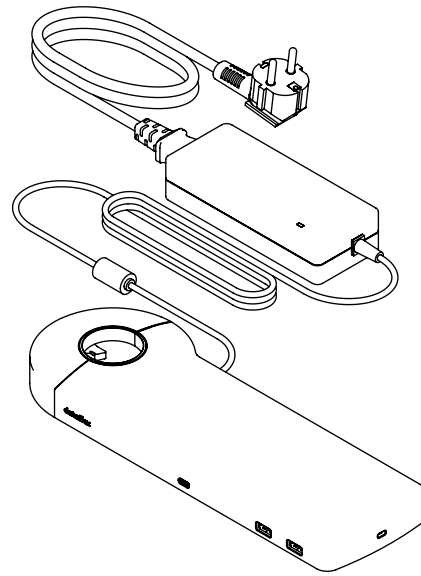

viewlite

USB 2.0
Type A 2.5W

RJ45
Gigabit
ethernet

Switch
2x4K / SS

HDMI
4K

Power
90W

Viewlite link USB-C docking station EUR - option 800

2021/05/04

58.800

388 x 165 x 120 mm

1 pcs

white

1,375 kg

805410588007