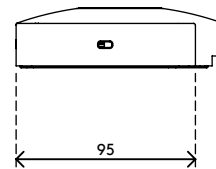

Viewlite link USB-C docking station EUR - option 800

2021/05/04

58.800

388 x 165 x 120 mm

1 pcs

white

1,375 kg

805410588007