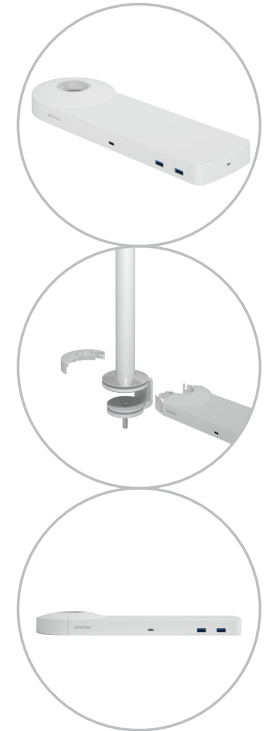

viewlite

58.800

Viewlite link USB-C docking station EUR - option 800

Easily connect your laptop or tablet to any modern workstation. Charge your devices, connect to any network and two monitors. Link's USB-C technology makes it all possible within seconds, with just one cable. Mount Link to any Viewlite monitor arm and make your desktop future proof. No additional software required. Need help using Link? View the Frequently Asked Questions (FAQ).

- Single connection for power, A/V and data
- USB-C plug and play, no additional software required
- Charge your laptop while you work (max. 60W)
- Connects up to two monitors through HDMI (Mac OS does not support MST)
- Connects up to 4 external devices through USB-A (e.g. keyboard, mouse, mobile phone, etc.)
- Works with nearly all USB-C equipped laptops (USB-C port should support power delivery and DP Alt Mode)
- Thunderbolt 3 compatible
- For optimal compatibility, use the included "full-featured" Dataflex USB-C cable
- Switch between dual 4K mode (max. resolution 4096 x 2160) and SuperSpeed mode (max. USB speed 5 Gbit/s)
- Sleek and slender aluminium body
- Mounts to any Viewlite base or pole
- Including power adapter and cable for EUR sockets (Type F plug, 220V)

dataflex

feeling at work