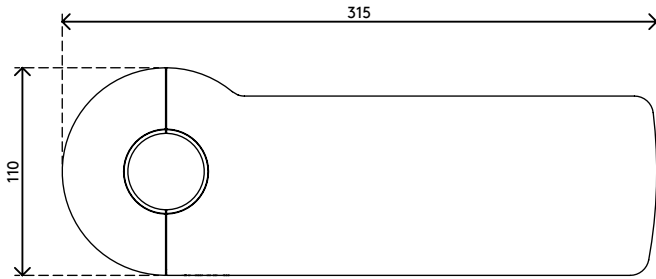

viewlite

USB 2.0
Type A 2.5W

RJ45
Gigabit
ethernet

Switch
2x4K / SS

HDMI
4K

Power
90W

Viewlite link USB-C docking station EUR - option 800

2021/05/04

58.800

388 x 165 x 120 mm

1 pcs

white

1,375 kg

805410588007