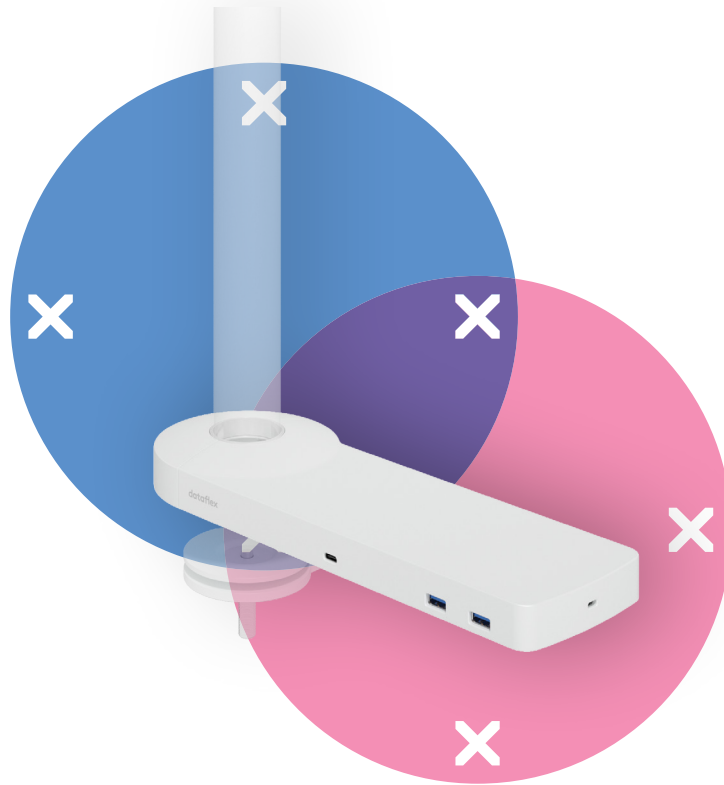

viewlite

58.800

Viewlite link USB-C docking station EUR - option 800

Easily connect your laptop or tablet to any modern workstation. Charge your devices, connect to any network and two monitors. Link's USB-C technology makes it all possible within seconds, with just one cable. Mount Link to any Viewlite monitor arm and make your desktop future proof. No additional software required. Need help using Link? View the Frequently Asked Questions (FAQ).

- Single connection for power, A/V and data
- USB-C plug and play, no additional software required
- Charge your laptop while you work (max. 60W)
- Connects up to two monitors through HDMI (Mac OS does not support MST)
- Connects up to 4 external devices through USB-A (e.g. keyboard, mouse, mobile phone, etc.)
- Works with nearly all USB-C equipped laptops (USB-C port should support power delivery and DP Alt Mode)
- Thunderbolt 3 compatible
- For optimal compatibility, use the included "full-featured" Dataflex USB-C cable
- Switch between dual 4K mode (max. resolution 4096 x 2160) and SuperSpeed mode (max. USB speed 5 Gbit/s)
- Sleek and slender aluminium body
- Mounts to any Viewlite base or pole
- Including power adapter and cable for EUR sockets (Type F plug, 220V)

dataflex

feeling at work