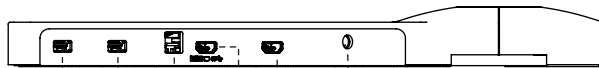

viewlite

USB 2.0
Type A 2.5W

RJ45
Gigabit
ethernet

Switch
2x4K / SS

HDMI
4K

Power
90W