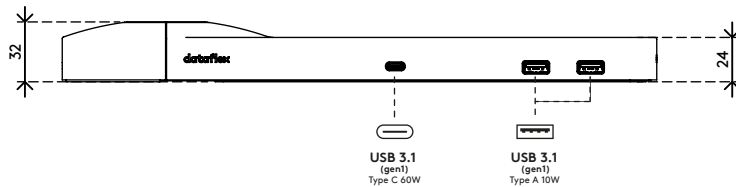

# viewlite

USB 2.0  
Type A 2.5W

RJ45  
Gigabit  
ethernet

Switch  
2x4K / SS

HDMI  
4K

Power  
90W

Viewlite link docking station USB-C EUR - opzione 803

2020/10/07

# 58.803

 388 x 165 x 120 mm

 1 pcs

 nero

 1,375 kg

 805410588038