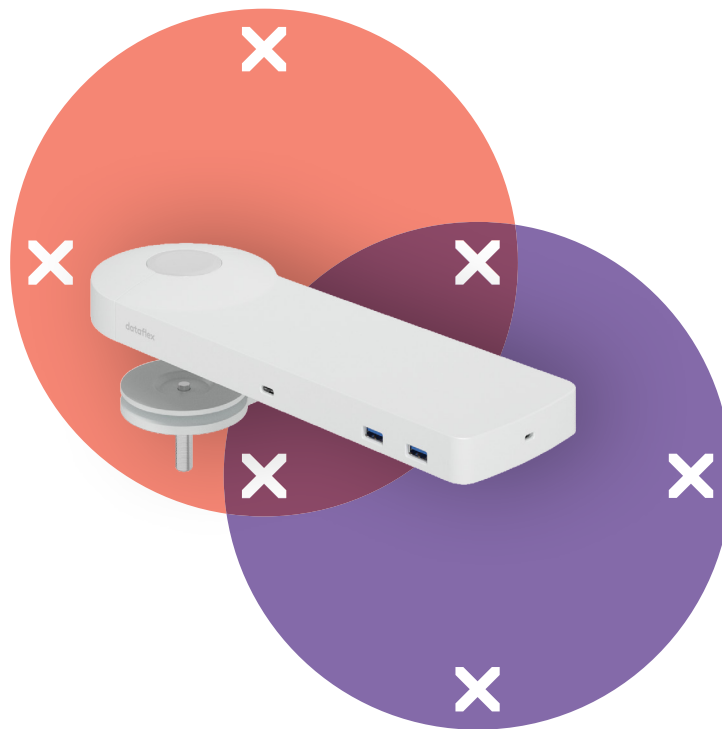

viewlite

58.810

Viewlite link USB-C docking station EUR - desk 810

Easily connect your laptop or tablet to any modern workstation. Charge your devices, connect to any network and two monitors. Link's USB-C technology makes it all possible within seconds, with just one cable. Place Link anywhere on your desk. No additional software required.

Need help using Link?

View the Frequently Asked Questions (FAQ).

- Single connection for power, A/V and data
- USB-C plug and play, no additional software required
- Charge your laptop while you work (max. 60W)
- Connects up to two monitors through HDMI (Mac OS does not support MST)
- Connects up to 4 external devices through USB-A (e.g. keyboard, mouse, mobile phone, etc.)
- Works with nearly all USB-C equipped laptops (USB-C port should support power delivery and DP Alt Mode)
- Thunderbolt 3 compatible
- For optimal compatibility, use the included "full-featured" Dataflex USB-C cable
- Switch between dual 4K mode (max. resolution 4096 x 2160) and SuperSpeed mode (max. USB speed 5 Gbit/s)
- Sleek and slender aluminium body
- Rests firmly on your desktop
- Comes with a desk clamp mount and bolt-through desk mount
- Including power adapter and cable for EUR sockets (Type F plug, 220V)

dataflex

feeling at work