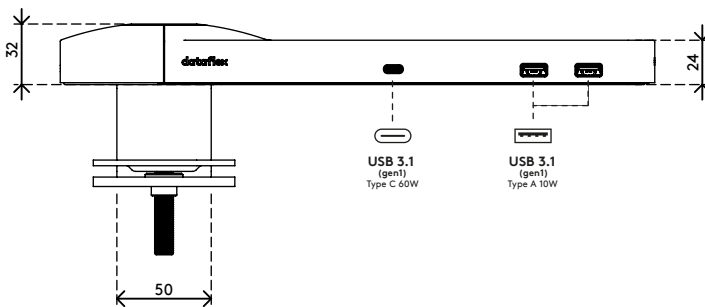

viewlite X

Viewlite link USB-C docking station EUR - desk 810

2021/05/04

58.810

540 x 180 x 120 mm

1 pcs

white

2,655 kg

805410588106