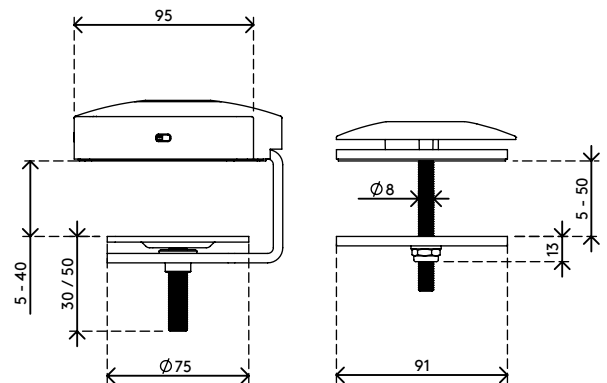

viewlite X

Viewlite link USB-C docking station EUR - desk 810

2021/05/04

58.810

540 x 180 x 120 mm

1 pcs

white

2,655 kg

805410588106