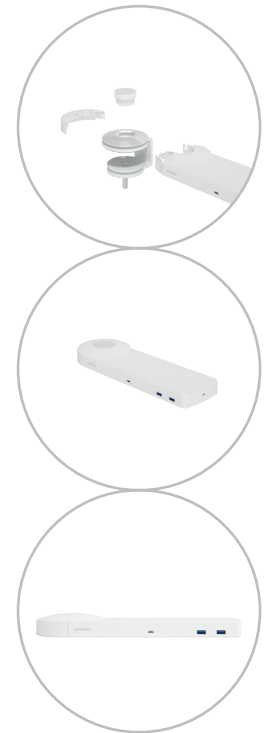

viewlite

58.810

Viewlite link USB-C docking station EUR - desk 810

Easily connect your laptop or tablet to any modern workstation. Charge your devices, connect to any network and two monitors. Link's USB-C technology makes it all possible within seconds, with just one cable. Place Link anywhere on your desk. No additional software required.

Need help using Link?

View the Frequently Asked Questions (FAQ).

- Single connection for power, A/V and data
- USB-C plug and play, no additional software required
- Charge your laptop while you work (max. 60W)
- Connects up to two monitors through HDMI (Mac OS does not support MST)
- Connects up to 4 external devices through USB-A (e.g. keyboard, mouse, mobile phone, etc.)
- Works with nearly all USB-C equipped laptops (USB-C port should support power delivery and DP Alt Mode)
- Thunderbolt 3 compatible
- For optimal compatibility, use the included "full-featured" Dataflex USB-C cable
- Switch between dual 4K mode (max. resolution 4096 x 2160) and SuperSpeed mode (max. USB speed 5 Gbit/s)
- Sleek and slender aluminium body
- Rests firmly on your desktop
- Comes with a desk clamp mount and bolt-through desk mount
- Including power adapter and cable for EUR sockets (Type F plug, 220V)

dataflex

feeling at work