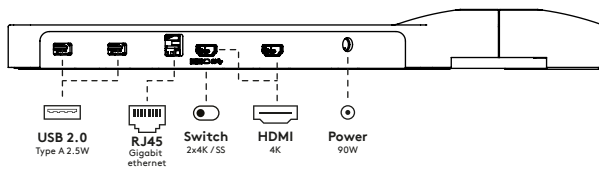

viewlite X

Viewlite link USB-C docking station EUR - desk 810

2021/05/04

58.810

540 x 180 x 120 mm

1 pcs

white

2,655 kg

805410588106