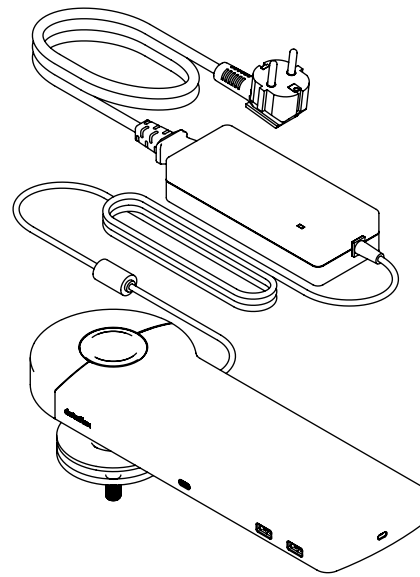

viewlite X

Viewlite link USB-C docking station EUR - desk 810

2021/05/04

58.810

540 x 180 x 120 mm

1 pcs

white

2,655 kg

805410588106