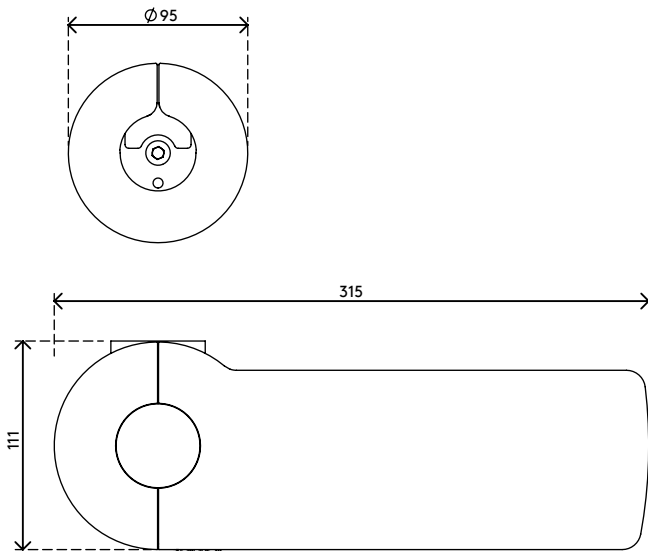

viewlite X

Viewlite link USB-C docking station EUR - desk 810

2021/05/04

58.810

540 x 180 x 120 mm

1 pcs

white

2,655 kg

805410588106