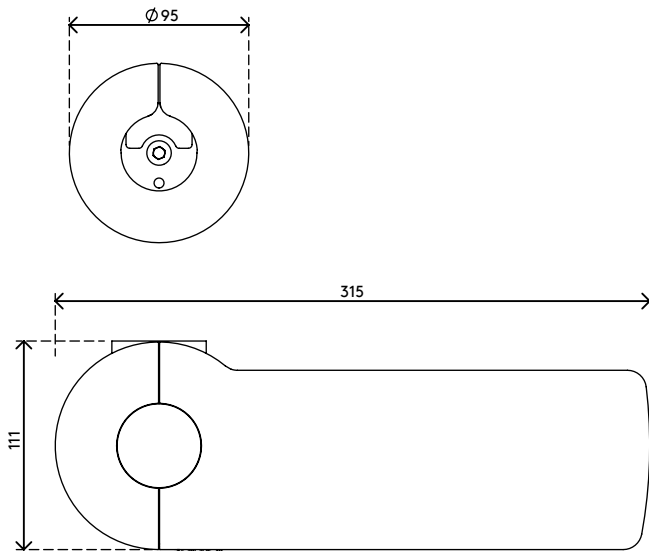

viewlite

Viewlite link docking station USB-C EUR - scrivania 810

2021/05/11

58.810

540 x 180 x 120 mm

1 pcs

bianco

2,655 kg

805410588106