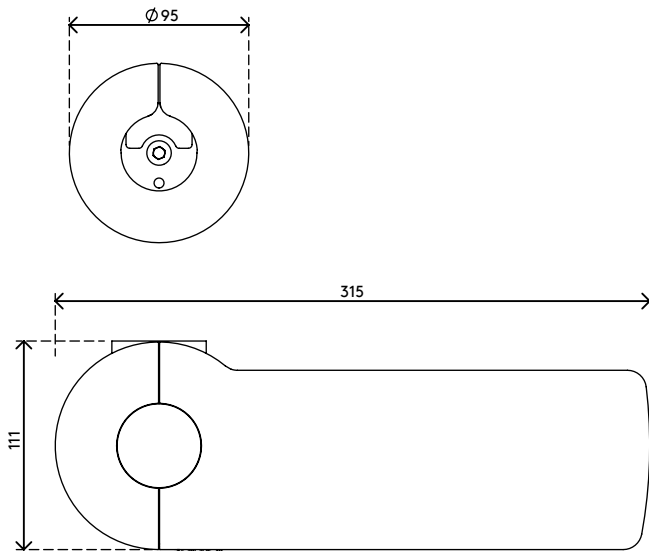

dataflex

feeling at work

viewlite

Viewlite link station d'accueil USB-C EUR - bureau 812

2020/05/28

58.812

 540 x 180 x 120 mm

 1 pcs