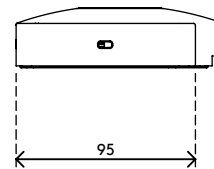

dataflex

feeling at work

viewlite

Viewlite link USB-C Dockingstation UK - Option 900

2021/05/11

58.900

 388 x 165 x 120 mm

 1 pcs