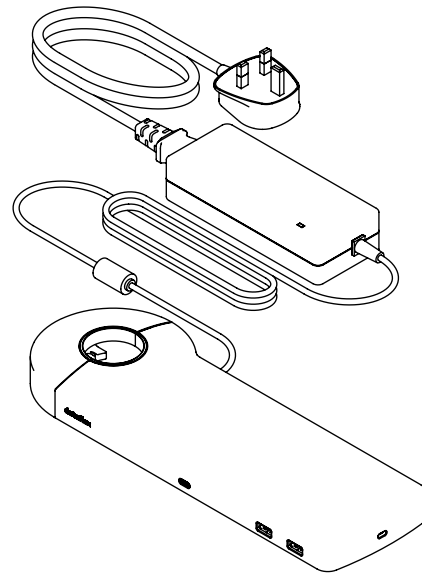

viewlite

Viewlite link USB-C docking station UK - option 900

2021/05/04

58.900

388 x 165 x 120 mm

1 pcs

white

1,395 kg

805410589004