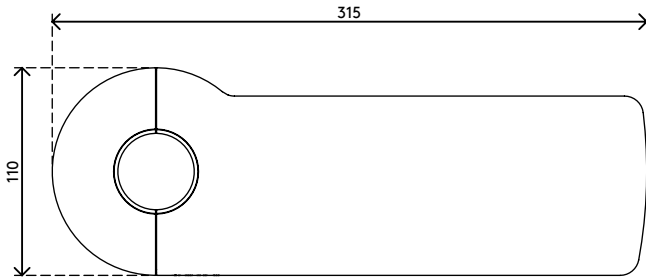

viewlite

Viewlite link USB-C docking station UK - option 900

2021/05/04

58.900

388 x 165 x 120 mm

1 pcs

white

1,395 kg

805410589004