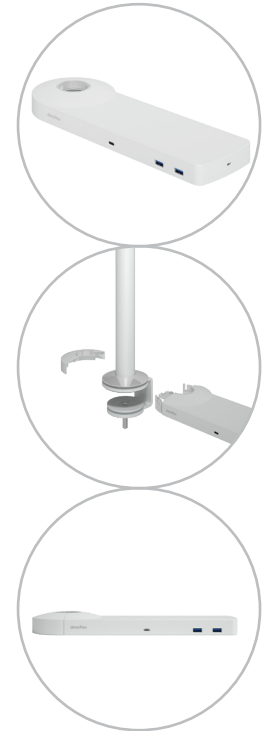

viewlite

58.900

Viewlite link USB-C docking station UK - option 900

Easily connect your laptop or tablet to any modern workstation. Charge your devices, connect to any network and two monitors. Link's USB-C technology makes it all possible within seconds, with just one cable. Mount Link to any Viewlite monitor arm and make your desktop future proof. No additional software required. Need help using Link? View the Frequently Asked Questions (FAQ).

- Single connection for power, A/V and data
- USB-C plug and play, no additional software required
- Charge your laptop while you work (max. 60W)
- Connects up to two monitors through HDMI (Mac OS does not support MST)
- Connects up to 4 external devices through USB-A (e.g. keyboard, mouse, mobile phone, etc.)
- Works with nearly all USB-C equipped laptops (USB-C port should support power delivery and DP Alt Mode)
- Thunderbolt 3 compatible
- For optimal compatibility, use the included "full-featured" Dataflex USB-C cable
- Switch between dual 4K mode (max. resolution 4096 x 2160) and SuperSpeed mode (max. USB speed 5 Gbit/s)
- Sleek and slender aluminium body
- Mounts to any Viewlite base or pole
- Including power adapter and cable for UK sockets (Type G plug, 230V)

dataflex

feeling at work