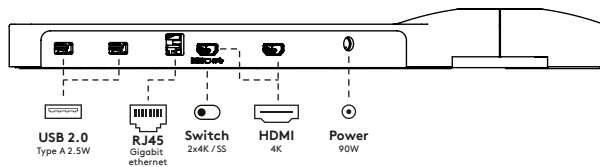

viewlite

Viewlite link USB-C docking station UK - option 900

2021/05/04

58.900

388 x 165 x 120 mm

1 pcs

white

1,395 kg

805410589004