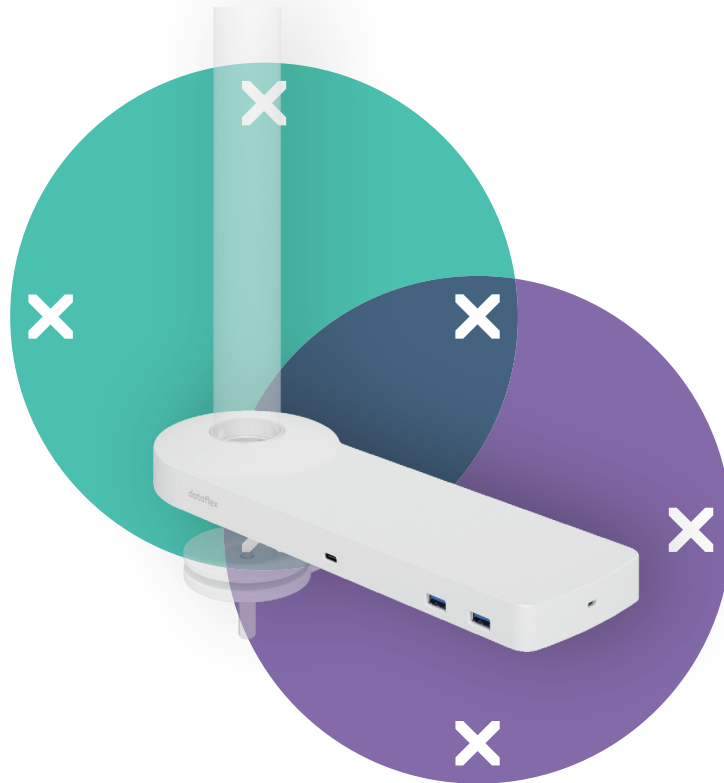

viewlite

58.900

Viewlite link USB-C docking station UK - option 900

Easily connect your laptop or tablet to any modern workstation. Charge your devices, connect to any network and two monitors. Link's USB-C technology makes it all possible within seconds, with just one cable. Mount Link to any Viewlite monitor arm and make your desktop future proof. No additional software required. Need help using Link? View the Frequently Asked Questions (FAQ).

- Single connection for power, A/V and data
- USB-C plug and play, no additional software required
- Charge your laptop while you work (max. 60W)
- Connects up to two monitors through HDMI (Mac OS does not support MST)
- Connects up to 4 external devices through USB-A (e.g. keyboard, mouse, mobile phone, etc.)
- Works with nearly all USB-C equipped laptops (USB-C port should support power delivery and DP Alt Mode)
- Thunderbolt 3 compatible
- For optimal compatibility, use the included "full-featured" Dataflex USB-C cable
- Switch between dual 4K mode (max. resolution 4096 x 2160) and SuperSpeed mode (max. USB speed 5 Gbit/s)
- Sleek and slender aluminium body
- Mounts to any Viewlite base or pole
- Including power adapter and cable for UK sockets (Type G plug, 230V)

dataflex

feeling at work