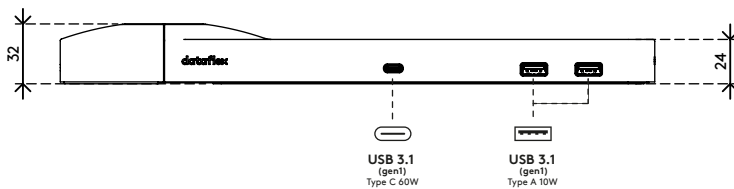

viewlite

Viewlite link USB-C docking station UK - option 900

2021/05/04

58.900

388 x 165 x 120 mm

1 pcs

white

1,395 kg

805410589004