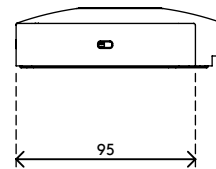

viewlite

Viewlite link USB-C docking station UK - option 900

2021/05/04

58.900

388 x 165 x 120 mm

1 pcs

white

1,395 kg

805410589004