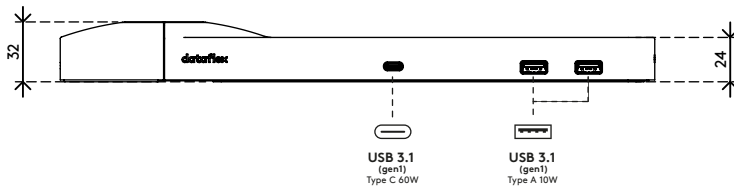

Viewlite link docking station USB-C UK - opzione 900

2021/05/11

58.900

 388 x 165 x 120 mm

 1 pcs

 bianco

 1,395 kg

 805410589004