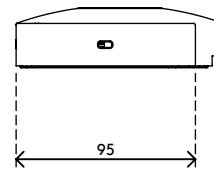

Viewlite link docking station USB-C UK - opzione 900

2021/05/11

58.900

 388 x 165 x 120 mm

 1 pcs

 bianco

 1,395 kg

 805410589004