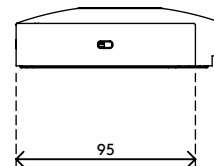

dataflex

feeling at work

viewlite

Viewlite link USB-C docking station UK - optie 900

2021/05/11

58.900

 388 x 165 x 120 mm

 1 pcs