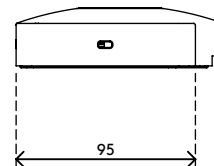

Viewlite link USB-C docking station UK - optie 902

2020/05/26

58.902

 388 x 165 x 120 mm

 1 pcs

 zilver-wit

 1,395 kg

 805410589028