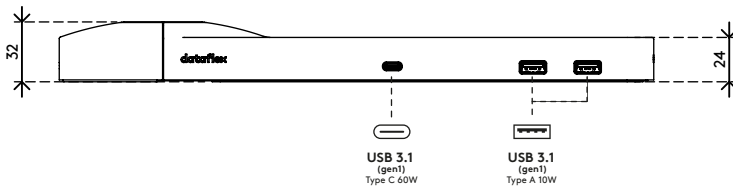

Viewlite link USB-C docking station UK - optie 902

2020/05/26

58.902

 388 x 165 x 120 mm

 1 pcs

 zilver-wit

 1,395 kg

 805410589028