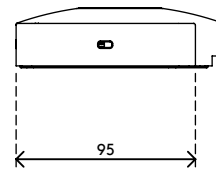

dataflex

feeling at work

viewlite

Viewlite link docking station USB-C UK - opzione 903

2020/10/07

58.903

 388 x 165 x 120 mm

 1 pcs