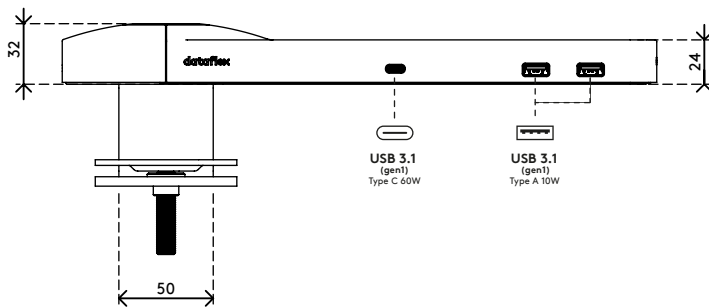

Need help using Link?

View the Frequently Asked Questions (FAQ).

- Single connection for power, A/V and data
- USB-C plug and play, no additional software required
- Charge your laptop while you work (max. 60W)
- Connects up to two monitors through HDMI (Mac OS does not support MST)
- Connects up to 4 external devices through USB-A (e.g. keyboard, mouse, mobile phone, etc.)
- Works with nearly all USB-C equipped laptops (USB-C port should support power delivery and DP Alt Mode)
- Thunderbolt 3 compatible
- For optimal compatibility, use the included "full-featured" Dataflex USB-C cable
- Switch between dual 4K mode (max. resolution 4096 x 2160) and SuperSpeed mode (max. USB speed 5 Gbit/s)
- Sleek and slender aluminium body
- Rests firmly on your desktop
- Comes with a desk clamp mount and bolt-through desk mount
- Including power adapter and cable for UK sockets (Type G plug, 230V)

dataflex

feeling at work

viewlite

Viewlite link USB-C docking station UK - desk 910

2021/05/04

58.910

 540 x 180 x 120 mm

 1 pcs