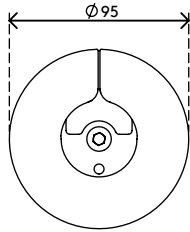

Need help using Link?

View the Frequently Asked Questions (FAQ).

- Single connection for power, A/V and data
- USB-C plug and play, no additional software required
- Charge your laptop while you work (max. 60W)
- Connects up to two monitors through HDMI (Mac OS does not support MST)
- Connects up to 4 external devices through USB-A (e.g. keyboard, mouse, mobile phone, etc.)
- Works with nearly all USB-C equipped laptops (USB-C port should support power delivery and DP Alt Mode)
- Thunderbolt 3 compatible
- For optimal compatibility, use the included "full-featured" Dataflex USB-C cable
- Switch between dual 4K mode (max. resolution 4096 x 2160) and SuperSpeed mode (max. USB speed 5 Gbit/s)
- Sleek and slender aluminium body
- Rests firmly on your desktop
- Comes with a desk clamp mount and bolt-through desk mount
- Including power adapter and cable for UK sockets (Type G plug, 230V)

dataflex

feeling at work

viewlite

Viewlite link USB-C docking station UK - desk 910

2021/05/04

58.910

 540 x 180 x 120 mm

 1 pcs