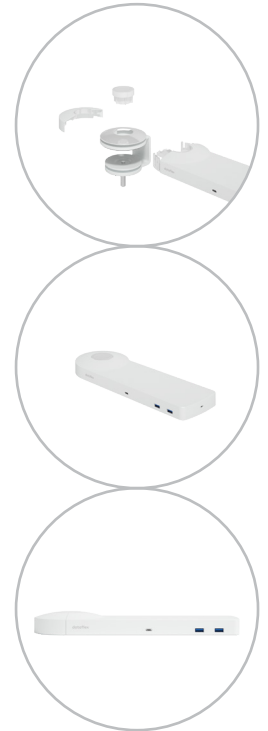

viewlite

58.910

Viewlite link USB-C docking station UK - desk 910

Easily connect your laptop or tablet to any modern workstation. Charge your devices, connect to any network and two monitors. Link's USB-C technology makes it all possible within seconds, with just one cable. Place Link anywhere on your desk. No additional software required.

Need help using Link?

View the Frequently Asked Questions (FAQ).

- Single connection for power, A/V and data
- USB-C plug and play, no additional software required
- Charge your laptop while you work (max. 60W)
- Connects up to two monitors through HDMI (Mac OS does not support MST)
- Connects up to 4 external devices through USB-A (e.g. keyboard, mouse, mobile phone, etc.)
- Works with nearly all USB-C equipped laptops (USB-C port should support power delivery and DP Alt Mode)
- Thunderbolt 3 compatible
- For optimal compatibility, use the included "full-featured" Dataflex USB-C cable
- Switch between dual 4K mode (max. resolution 4096 x 2160) and SuperSpeed mode (max. USB speed 5 Gbit/s)
- Sleek and slender aluminium body
- Rests firmly on your desktop
- Comes with a desk clamp mount and bolt-through desk mount
- Including power adapter and cable for UK sockets (Type G plug, 230V)

dataflex

feeling at work

viewlite

Viewlite link USB-C docking station UK - desk 910

2021/05/04

58.910

 540 x 180 x 120 mm

 1 pcs

 white

 2,675 kg

 805410589103