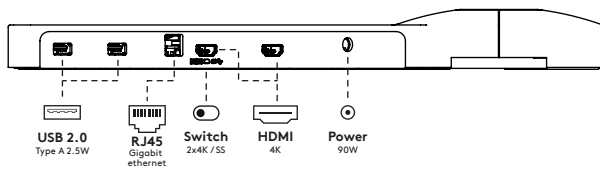

Need help using Link?

View the Frequently Asked Questions (FAQ).

- Single connection for power, A/V and data
- USB-C plug and play, no additional software required
- Charge your laptop while you work (max. 60W)
- Connects up to two monitors through HDMI (Mac OS does not support MST)
- Connects up to 4 external devices through USB-A (e.g. keyboard, mouse, mobile phone, etc.)
- Works with nearly all USB-C equipped laptops (USB-C port should support power delivery and DP Alt Mode)
- Thunderbolt 3 compatible
- For optimal compatibility, use the included "full-featured" Dataflex USB-C cable
- Switch between dual 4K mode (max. resolution 4096 x 2160) and SuperSpeed mode (max. USB speed 5 Gbit/s)
- Sleek and slender aluminium body
- Rests firmly on your desktop
- Comes with a desk clamp mount and bolt-through desk mount
- Including power adapter and cable for UK sockets (Type G plug, 230V)

dataflex

feeling at work

viewlite

Viewlite link USB-C docking station UK - desk 910

2021/05/04

58.910

 540 x 180 x 120 mm

 1 pcs