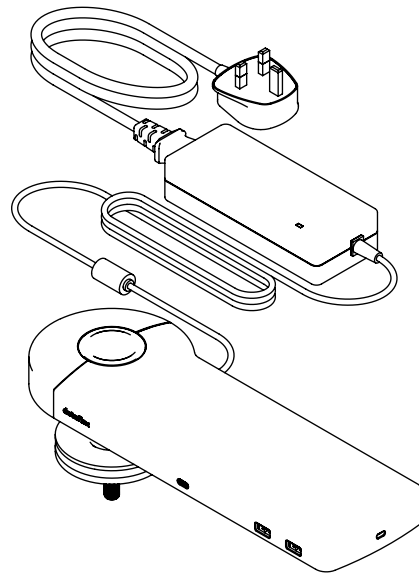

Need help using Link?

View the Frequently Asked Questions (FAQ).

- Single connection for power, A/V and data
- USB-C plug and play, no additional software required
- Charge your laptop while you work (max. 60W)
- Connects up to two monitors through HDMI (Mac OS does not support MST)
- Connects up to 4 external devices through USB-A (e.g. keyboard, mouse, mobile phone, etc.)
- Works with nearly all USB-C equipped laptops (USB-C port should support power delivery and DP Alt Mode)
- Thunderbolt 3 compatible
- For optimal compatibility, use the included "full-featured" Dataflex USB-C cable
- Switch between dual 4K mode (max. resolution 4096 x 2160) and SuperSpeed mode (max. USB speed 5 Gbit/s)
- Sleek and slender aluminium body
- Rests firmly on your desktop
- Comes with a desk clamp mount and bolt-through desk mount
- Including power adapter and cable for UK sockets (Type G plug, 230V)

dataflex

feeling at work

viewlite

Viewlite link USB-C docking station UK - desk 910

2021/05/04

58.910

 540 x 180 x 120 mm

 1 pcs

 white

 2,675 kg

 805410589103