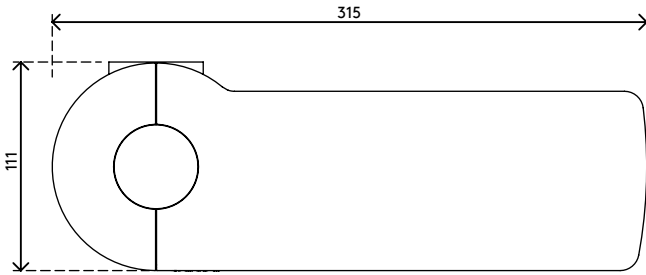

Need help using Link?

View the Frequently Asked Questions (FAQ).

- Single connection for power, A/V and data
- USB-C plug and play, no additional software required
- Charge your laptop while you work (max. 60W)
- Connects up to two monitors through HDMI (Mac OS does not support MST)
- Connects up to 4 external devices through USB-A (e.g. keyboard, mouse, mobile phone, etc.)
- Works with nearly all USB-C equipped laptops (USB-C port should support power delivery and DP Alt Mode)
- Thunderbolt 3 compatible
- For optimal compatibility, use the included "full-featured" Dataflex USB-C cable
- Switch between dual 4K mode (max. resolution 4096 x 2160) and SuperSpeed mode (max. USB speed 5 Gbit/s)
- Sleek and slender aluminium body
- Rests firmly on your desktop
- Comes with a desk clamp mount and bolt-through desk mount
- Including power adapter and cable for UK sockets (Type G plug, 230V)

dataflex

feeling at work

viewlite

Viewlite link USB-C docking station UK - desk 910

2021/05/04

58.910

 540 x 180 x 120 mm

 1 pcs