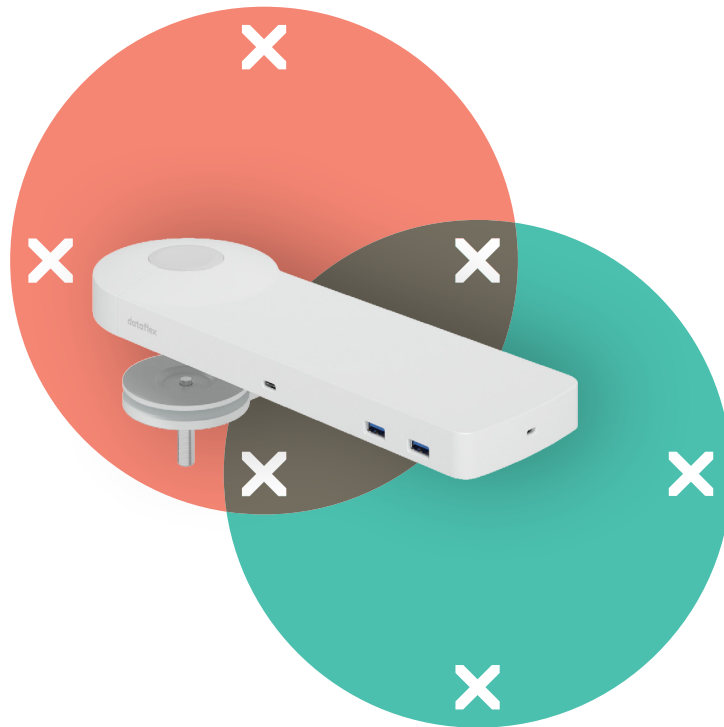

viewlite

58.910

Viewlite link USB-C docking station UK - desk 910

Easily connect your laptop or tablet to any modern workstation. Charge your devices, connect to any network and two monitors. Link's USB-C technology makes it all possible within seconds, with just one cable. Place Link anywhere on your desk. No additional software required.

Need help using Link?

View the Frequently Asked Questions (FAQ).

- Single connection for power, A/V and data
- USB-C plug and play, no additional software required
- Charge your laptop while you work (max. 60W)
- Connects up to two monitors through HDMI (Mac OS does not support MST)
- Connects up to 4 external devices through USB-A (e.g. keyboard, mouse, mobile phone, etc.)
- Works with nearly all USB-C equipped laptops (USB-C port should support power delivery and DP Alt Mode)
- Thunderbolt 3 compatible
- For optimal compatibility, use the included "full-featured" Dataflex USB-C cable
- Switch between dual 4K mode (max. resolution 4096 x 2160) and SuperSpeed mode (max. USB speed 5 Gbit/s)
- Sleek and slender aluminium body
- Rests firmly on your desktop
- Comes with a desk clamp mount and bolt-through desk mount
- Including power adapter and cable for UK sockets (Type G plug, 230V)

dataflex

feeling at work

viewlite

Viewlite link USB-C docking station UK - desk 910

2021/05/04

58.910

 540 x 180 x 120 mm

 1 pcs