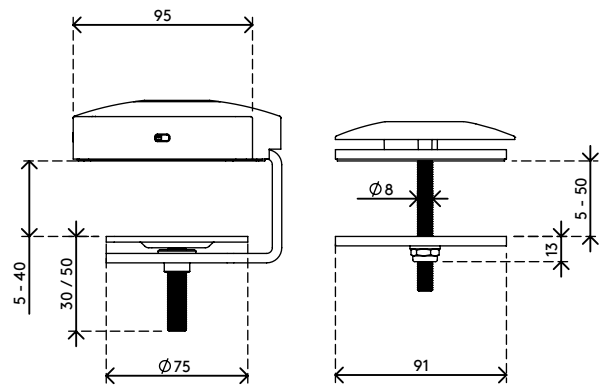

Need help using Link?

View the Frequently Asked Questions (FAQ).

- Single connection for power, A/V and data
- USB-C plug and play, no additional software required
- Charge your laptop while you work (max. 60W)
- Connects up to two monitors through HDMI (Mac OS does not support MST)
- Connects up to 4 external devices through USB-A (e.g. keyboard, mouse, mobile phone, etc.)
- Works with nearly all USB-C equipped laptops (USB-C port should support power delivery and DP Alt Mode)
- Thunderbolt 3 compatible
- For optimal compatibility, use the included "full-featured" Dataflex USB-C cable
- Switch between dual 4K mode (max. resolution 4096 x 2160) and SuperSpeed mode (max. USB speed 5 Gbit/s)
- Sleek and slender aluminium body
- Rests firmly on your desktop
- Comes with a desk clamp mount and bolt-through desk mount
- Including power adapter and cable for UK sockets (Type G plug, 230V)

dataflex

feeling at work

viewlite

Viewlite link USB-C docking station UK - desk 910

2021/05/04

58.910

 540 x 180 x 120 mm

 1 pcs