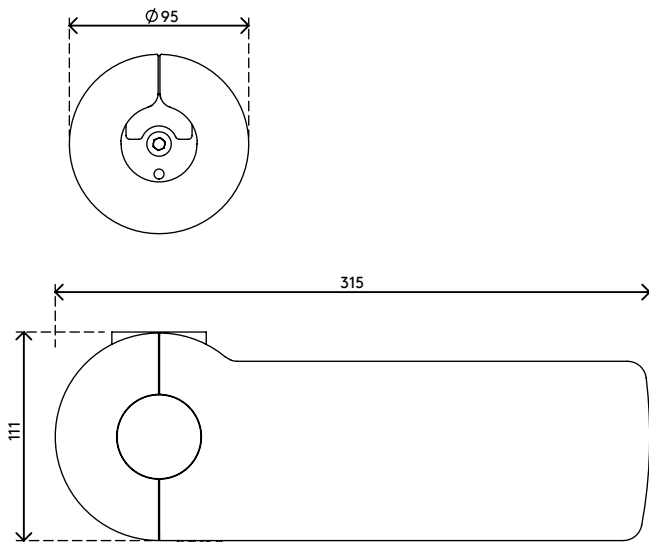

dataflex

feeling at work

viewlite

Viewlite link USB-C docking station UK - bureau 910

2021/05/11

58.910

 540 x 180 x 120 mm

 1 pcs