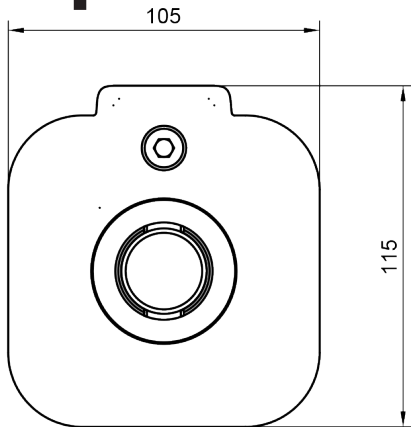

viewprime ^x

Viewprime top access clamp - mount 713

2024/08/30

65.713

113 x 87 x 125 mm

1 pcs

black

0,99 kg

805410657130