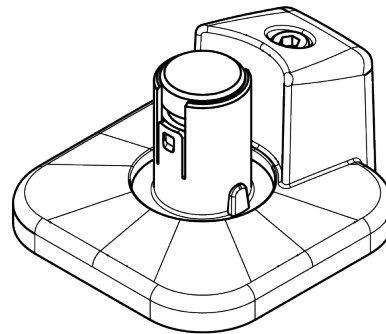

viewprime ^x

Viewprime top access clamp - mount 713

2024/08/30

65.713

113 x 87 x 125 mm

1 pcs

black

0,99 kg

805410657130