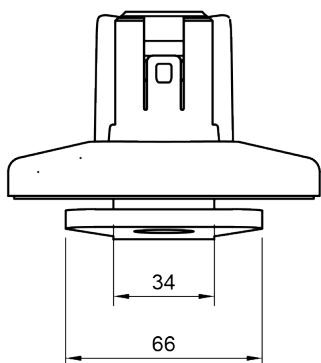

viewprime ^x

Viewprime top access clamp - mount 713

2024/08/30

65.713

113 x 87 x 125 mm

1 pcs

black

0,99 kg

805410657130