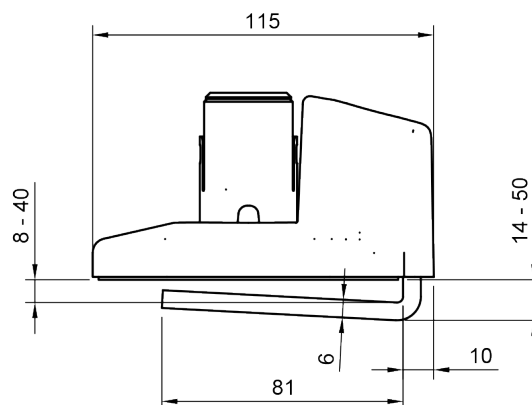

viewprime ^x

Viewprime top access clamp - mount 713

2024/08/30

65.713

113 x 87 x 125 mm

1 pcs

black

0,99 kg

805410657130