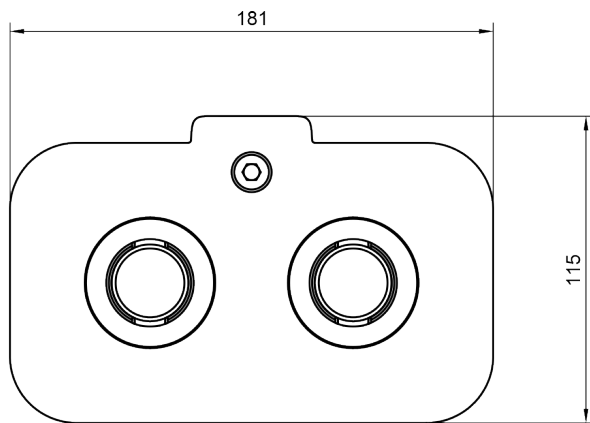

65.723

Viewprime top access clamp - mount 723

The Viewprime top access clamp is perfectly suitable for most desktop thicknesses between 8 to 40 mm. Due to the very limited space it needs underneath the desktop itself, it also works great with sliding desktops and desktops with a cable tray. Another key benefit is that the clamp is tightened from the top, making it easy and fast to install. This clamp is designed specifically for the dual Viewprime plus monitor arm (65.213).

- Suitable for desktop thicknesses from 8 to 40 mm (0,31 - 1,57")
- Tightens from the top, easy access
- Occupies max. 6 mm of space below the desk top
- Mounting option for single Viewprime plus monitor arm 65.213

viewprime ^x

Viewprime top access clamp - mount 723

2024/08/30

65.723

 193 x 87 x 125 mm

 1 pcs

 black

 1,49 kg