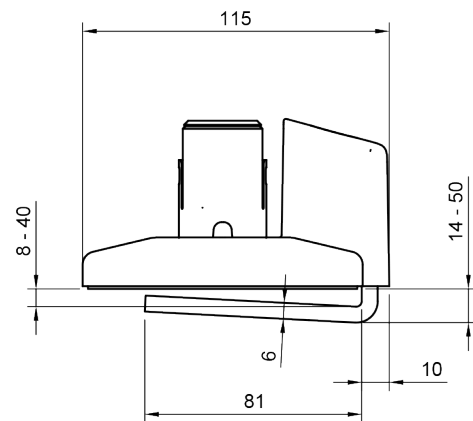

65.723

Viewprime top access clamp - mount 723

The Viewprime top access clamp is perfectly suitable for most desktop thicknesses between 8 to 40 mm. Due to the very limited space it needs underneath the desktop itself, it also works great with sliding desktops and desktops with a cable tray. Another key benefit is that the clamp is tightened from the top, making it easy and fast to install. This clamp is designed specifically for the dual Viewprime plus monitor arm (65.213).

- Suitable for desktop thicknesses from 8 to 40 mm (0,31 - 1,57")
- Tightens from the top, easy access
- Occupies max. 6 mm of space below the desk top
- Mounting option for single Viewprime plus monitor arm 65.213

viewprime ^x

Viewprime top access clamp - mount 723

2024/08/30

65.723

 193 x 87 x 125 mm

 1 pcs

 black

 1,49 kg