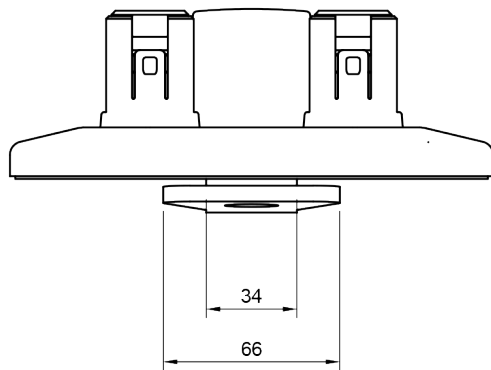

65.723

Viewprime top access clamp - mount 723

The Viewprime top access clamp is perfectly suitable for most desktop thicknesses between 8 to 40 mm. Due to the very limited space it needs underneath the desktop itself, it also works great with sliding desktops and desktops with a cable tray. Another key benefit is that the clamp is tightened from the top, making it easy and fast to install. This clamp is designed specifically for the dual Viewprime plus monitor arm (65.213).

- Suitable for desktop thicknesses from 8 to 40 mm (0,31 - 1,57")
- Tightens from the top, easy access
- Occupies max. 6 mm of space below the desk top
- Mounting option for single Viewprime plus monitor arm 65.213

viewprime ^x

Viewprime top access clamp - mount 723

2024/08/30

65.723

 193 x 87 x 125 mm

 1 pcs

 black

 1,49 kg