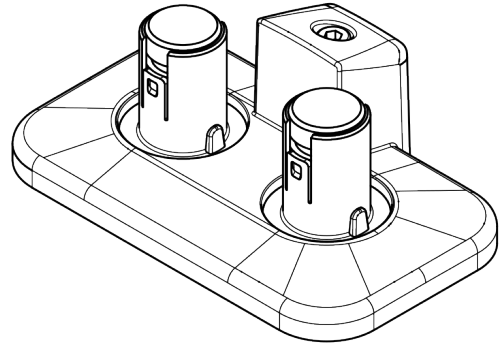

65.723

Viewprime top access clamp - mount 723

The Viewprime top access clamp is perfectly suitable for most desktop thicknesses between 8 to 40 mm. Due to the very limited space it needs underneath the desktop itself, it also works great with sliding desktops and desktops with a cable tray. Another key benefit is that the clamp is tightened from the top, making it easy and fast to install. This clamp is designed specifically for the dual Viewprime plus monitor arm (65.213).

- Suitable for desktop thicknesses from 8 to 40 mm (0,31 - 1,57")
- Tightens from the top, easy access
- Occupies max. 6 mm of space below the desk top
- Mounting option for single Viewprime plus monitor arm 65.213

viewprime ^x

Viewprime top access clamp - mount 723

2024/08/30

65.723

 193 x 87 x 125 mm

 1 pcs

 black

 1,49 kg